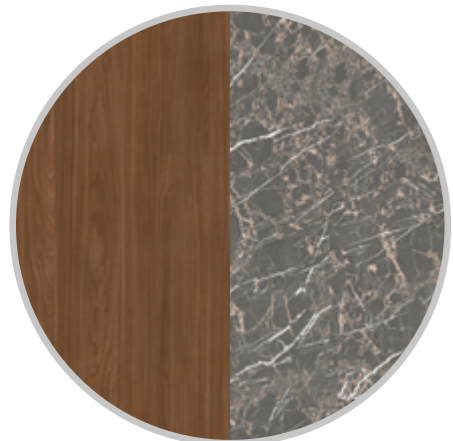

H 558mm
W 1346mm
D 456mm

Corner TV Unit

H 560mm
W 1156mm
D 480mm

Coffee Table

H 500mm
W 1100mm
D 526mm

Lamp Table

H 550mm
W 452mm
D 456mm

COLOUR OPTIONS