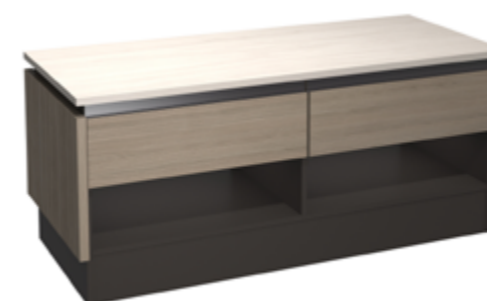

Coffee Table

H 504mm
W 1160mm
D 500mm