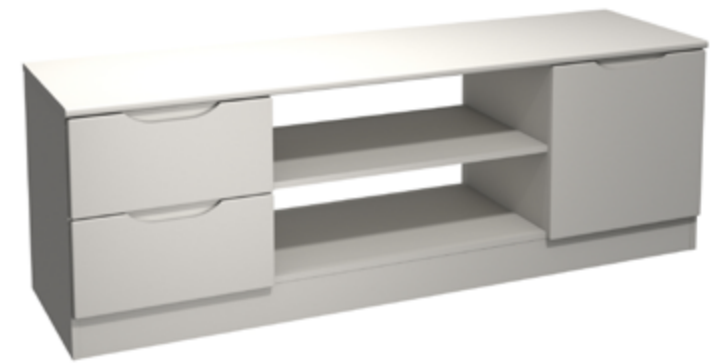

RANGE ITEMS

Large Sideboard

H 756mm
W 1260mm
D 430mm

Compact Sideboard

H 756mm
W 842mm
D 430mm

Desk

H 756mm
W 1360mm
D 430mm

Media Unit

H 514mm
W 1500mm
D 430mm

Corner TV Unit

H 516mm
W 1100mm
D 500mm

Coffee Table

H 514mm
W 1100mm
D 500mm

COLOUR OPTIONS

WHITE

LIGHT GREY