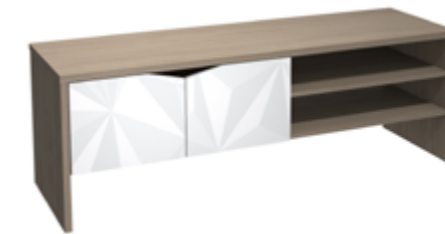

RANGE ITEMS

Tall Storage Unit

H 1800mm
W 800mm
D 430mm

Large Sideboard

H 776mm
W 1197mm
D 430mm

Compact Sideboard

H 947mm
W 774mm
D 430mm

COLOUR OPTIONS

Desk

H 720mm
W 1360mm
D 600mm

Media Unit

H 480mm
W 1400mm
D 430mm

Corner TV Unit

H 520mm
W 1100mm
D 500mm

Coffee Table

H 450mm
W 1128mm
D 500mm

H 880mm
W 742mm
D 430mm

Lamp Table

H 500mm
W 428mm
D 430mm

Media Unit

H 510mm
W 1400mm
D 430mm

Corner TV Unit

H 510mm
W 1100mm
D 500mm

Coffee Table