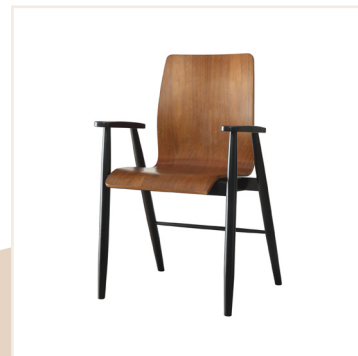

## THE VIENNA HOME OFFICE COLLECTION

**PC608 900 Walnut Desk**

W900 X H850 X D600mm

**PC609 Drawer Desk**

W1100 X H885 X D550mm

**PC611 Short Bookcase**

W800 X H986 X D309mm

**PC612 Office Chair**