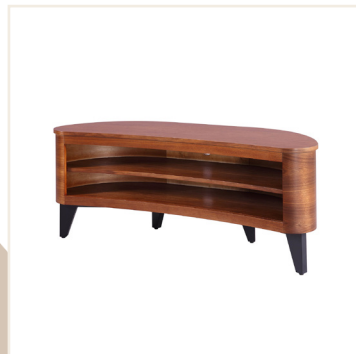

# THE SAN FRANCISCO SMART COLLECTION

**JF710 Smart Lamp/Bedside Table**

DIAM 485 X H510mm

**JF711 Lamp/Bedside Table**

DIAM 485 X H510mm

**JF712 Coffee Table**

DIAM 800 X H460mm

**JF709 TV Stand**