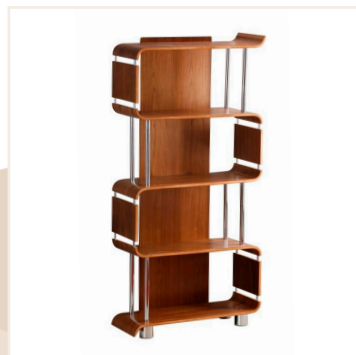

W580 X H810 - 910 X D454mm

*This Chair comes with a choice of Castors or Glides.

BS201 Bookshelf