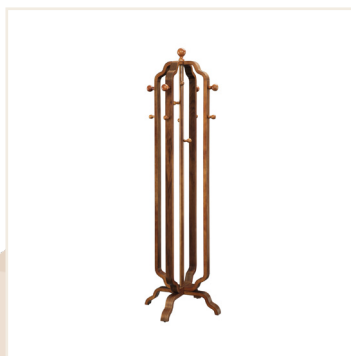

W420 X H920 X D160mm

JF505 Coat Stand