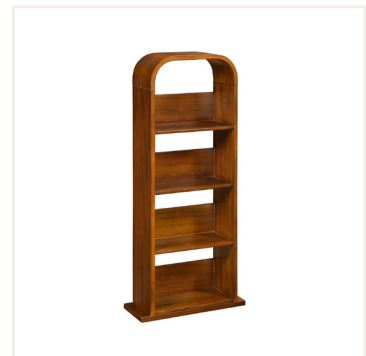

## THE FLORENCE COLLECTION

**JF301 Coffee Table**

W1200 X H460 X D660mm

**JF302 Coffee Table**

W1180 X H410 X D700mm

**JF303 Lamp Table**

DIAM 610 X H460mm

**JF304 Lamp Table**

W660 X H520 X D490mm

**JF305 Nest of Tables**

DIAM 510/360 X H470/420mm

**JF501 DVD Rack**

W420 X H920 X D160mm

**JF505 Coat Stand**

W400 X H1777 X D400mm