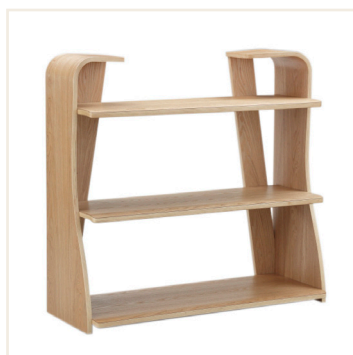

W1086 X H868 X D470mm

PC821 Oak Bookshelf

W940 X H895 X D370mm