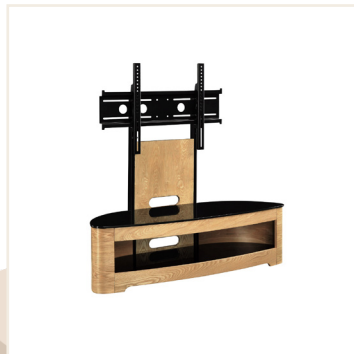

W1000 X H510 X D415mm

JF209 Cantilever TV Stand