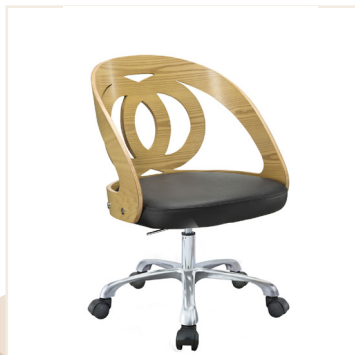

W900 X H732 X D610mm

**PC201 3 Drawer Pedestal**

W440 X H580 X D480mm

**PC201 Corner Connector**

W610 X D610mm

**PC606 Office Chair**

W580 X H810 - 910 X D454mm

\*This Chair comes with a choice of Castors or Glides.