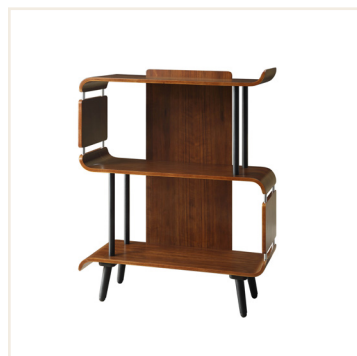

## THE VIENNA HOME OFFICE COLLECTION

**PC608 900 Walnut Desk**

W900 X H850 X D600mm

**PC609 Drawer Desk**

W1100 X H885 X D550mm

**PC611 Short Bookcase**

W800 X H986 X D309mm

**PC612 Office Chair**