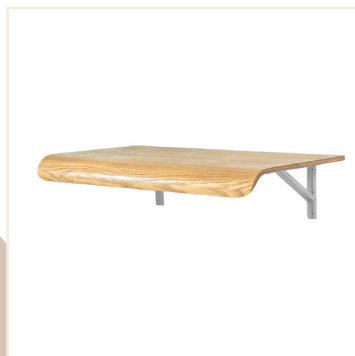

**PC711 Smart Desk Oak/White**

W1196 X H750 X D596mm

**PC711 Smart Desk/Walnut**

W1196 X H750 X D596mm

**PC206 Wall Mounted Desk**

W750 X H193 X D500mm

**PC211 Universal Office Chair**

W500 X H840/940 X D540mm