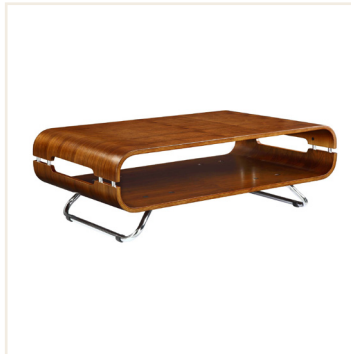

## THE FLORENCE COLLECTION

**JF301 Coffee Table**

W1200 X H460 X D660mm

**JF302 Coffee Table**

W1180 X H410 X D700mm

**JF303 Lamp Table**

DIAM 610 X H460mm

**JF304 Lamp Table**