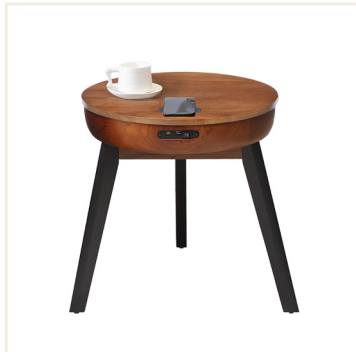

THE SAN FRANCISCO SMART COLLECTION

JF710 Smart Lamp/Bedside Table

DIAM 485 X H510mm