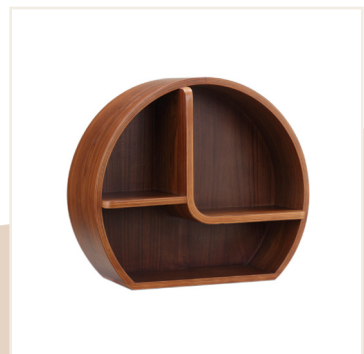

JF713 Wall Shelf

W510 X H450 X D201mm

*Please note your device must have wireless charging capability