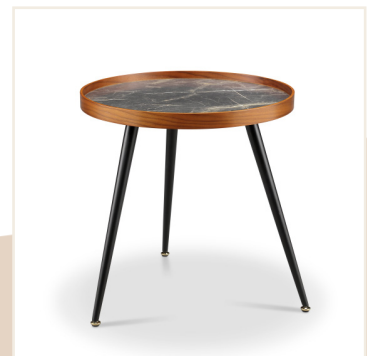

## THE OSLO LOUNGE COLLECTION

**JF810 TV Stand**

W1200 X H505 X D380mm

**JF811 Coffee Table**

W1206 X H460 X D570mm

**JF812 Lamp Table**

W490 x H520 X D400mm

## THE SIENA COLLECTION

**JF308 Coffee Table**

DIAM 800 X H450mm

**JF309 Lamp Table**

DIAM 500 X H500mm

**JF318 Coffee Table**

DIAM 800 X H465mm

**JF319 Lamp Table**

DIAM 500 X H515mm

**JF328 Coffee Table**

DIAM 700 X H460mm

**JF329 Lamp Table**

DIAM 500 X H500mm

**The San Francisco Smart Collection Features:**

**Qi Standard, Fast Charge, Wireless Charging Pad.\***

**USB Charging**