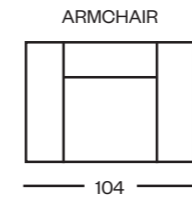

# bari moon

ELECTRIC  
RECLINER

13980 3 seater [moon]  
13981 2 seater [moon]  
13982 chair [moon]

Luxury Choice ✓