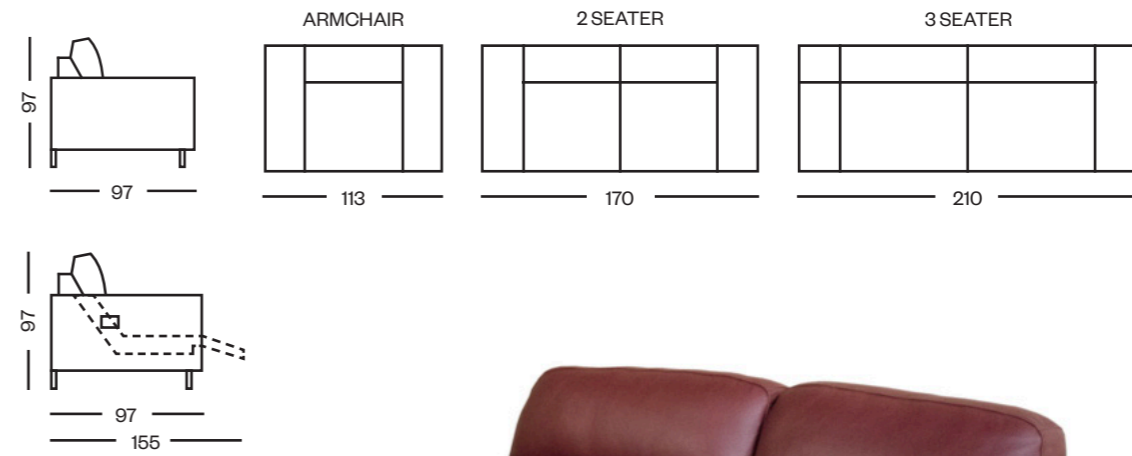

# casilina bordeaux

NEW

MADE IN ITALY  
PREMIUM QUALITY

apuliasofa

15771 3 seater [bordeaux]  
15770 2 seater [bordeaux]  
16068 chair fixed [bordeaux]  
15769 chair electric [bordeaux]

Also available:  
16077 3 seater [navy]  
16076 2 seater [navy]  
16075 chair fixed [navy]  
16074 chair electric [navy]