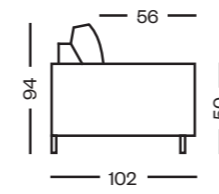

# bari moon

ELECTRIC  
RECLINER

13980 3 seater [moon]  
13981 2 seater [moon]  
13982 chair [moon]

Luxury Choice ✓