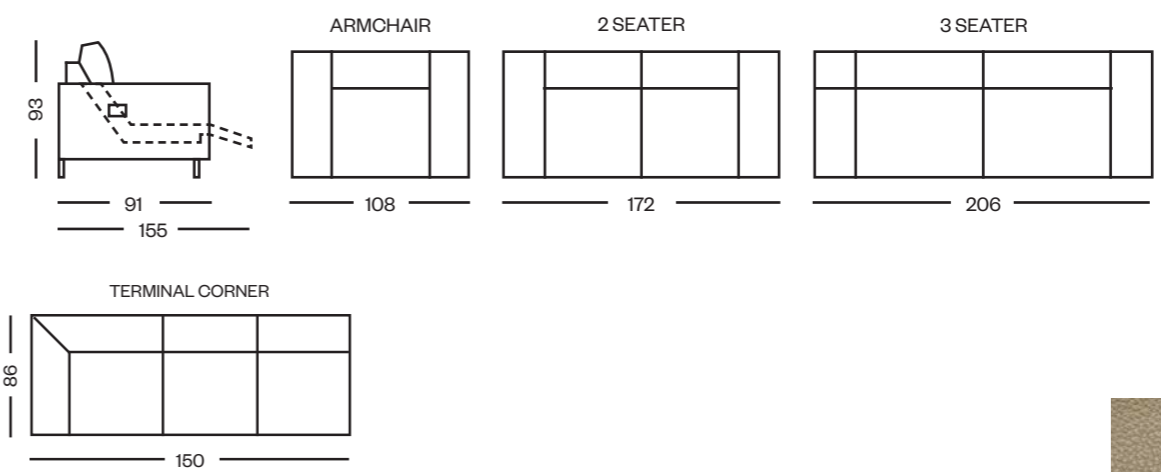

soffio cobalto

- 14775 3 seater [cobalto]
- 14776 2 seater [cobalto]
- 14777 chair fixed [cobalto]
- 14778 chair electric [cobalto]
- 14808 footstool [cobalto]

1. Also available:
2. 15052 3 seater [lino]
   - 16093 2 seater [lino]
   - 16094 chair fixed [lino]
   - 15053 chair electric [lino]