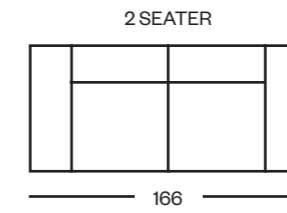

iris mastic