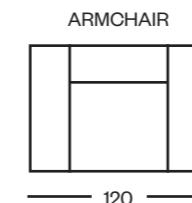

iris mastic