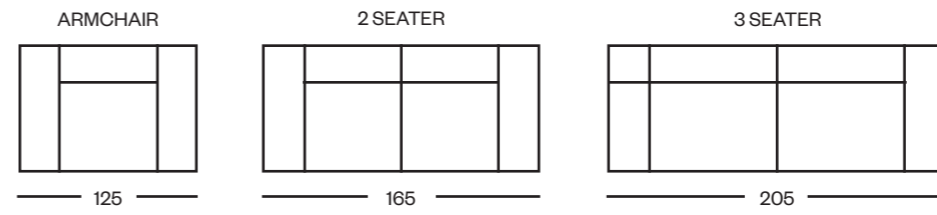

duca navy

apuliasofa

- 14764 3 seater [navy]
- 14765 2 seater [navy]
- 14766 chair [navy]

Luxury Choice ✓