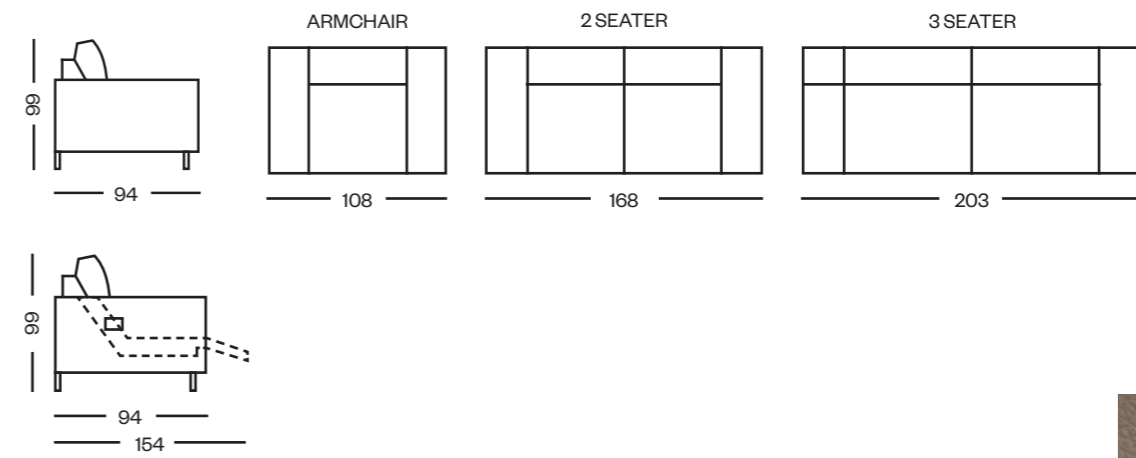

caravaggio smoke