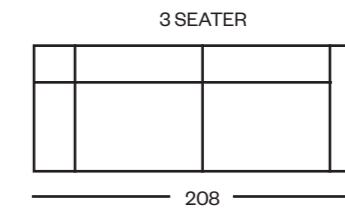

iris mastic