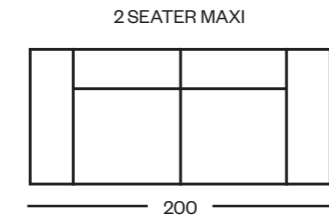

# bari moon

ELECTRIC  
RECLINER

13980 3 seater [moon]  
13981 2 seater [moon]  
13982 chair [moon]

Luxury Choice ✓