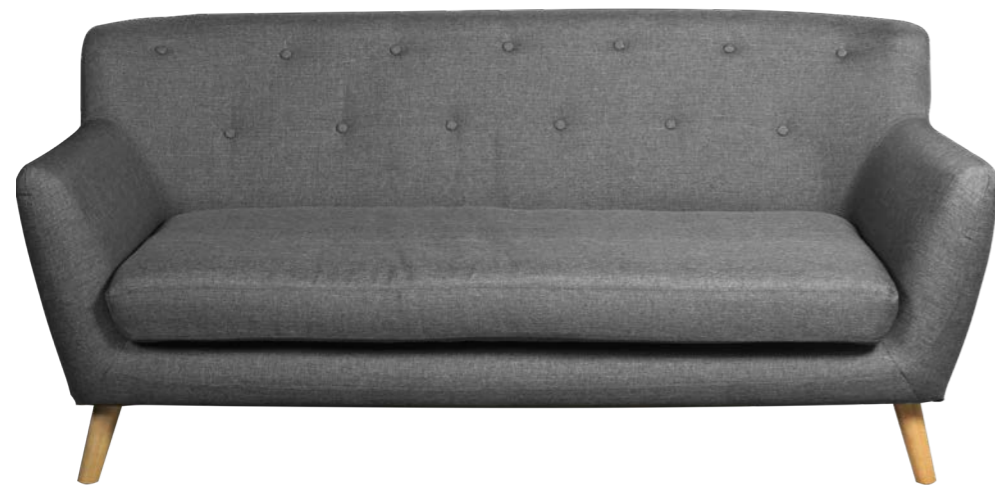

eton suite

Fabric/Grey. Fixed Model.

Value Choice ✓