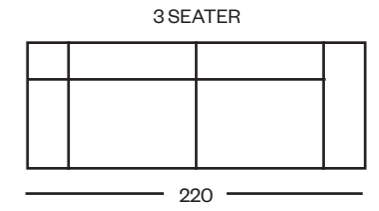

pisa mastic