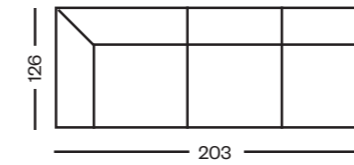

TERMINAL CORNER