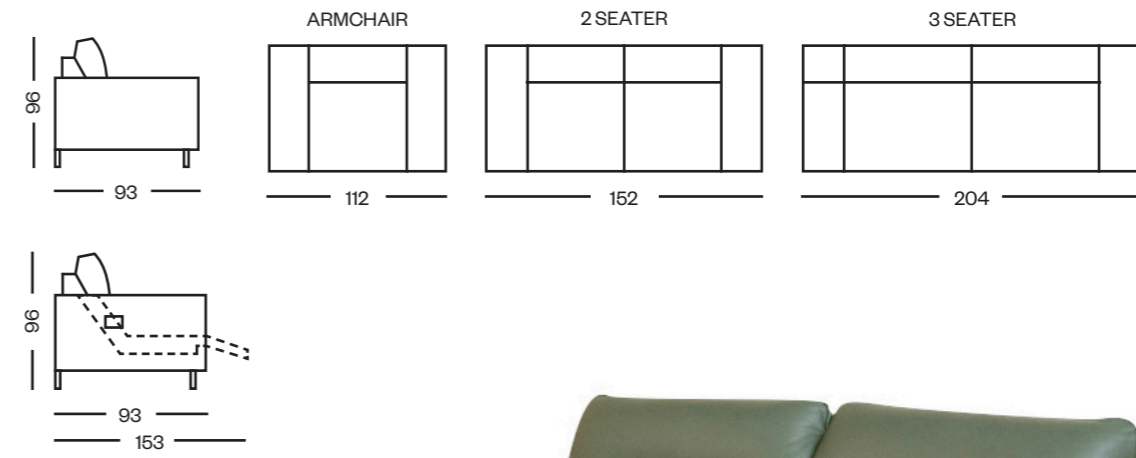

bellagio green

NEW

MADE IN ITALY
PREMIUM QUALITY

apuliasofa

- 15774 3 seater [green]
- 15773 2 seater [green]
- 16069 chair fixed [green]
- 15772 chair electric [green]

1. Also available:
2. 16072 3 seater [iris]
   - 16071 2 seater [iris]
   - 16073 chair fixed [iris]
   - 16070 chair electric [iris]

Luxury Choice ✓