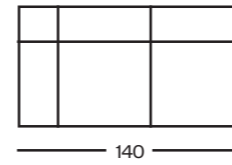

iris mastic

2 SEATER