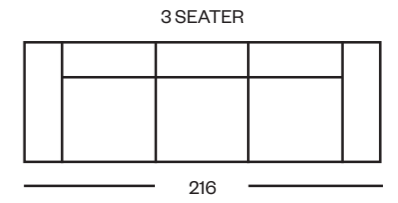

bari moon

ELECTRIC
RECLINER