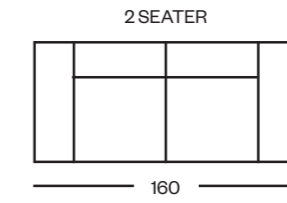

# bari moon

ELECTRIC  
RECLINER

13980 3 seater [moon]  
13981 2 seater [moon]  
13982 chair [moon]

Luxury Choice ✓