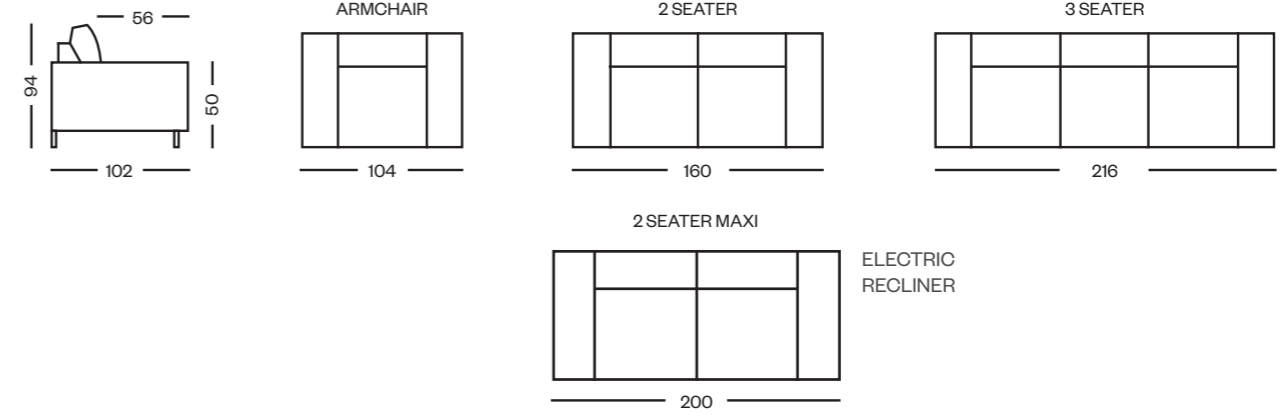

bari anthracite