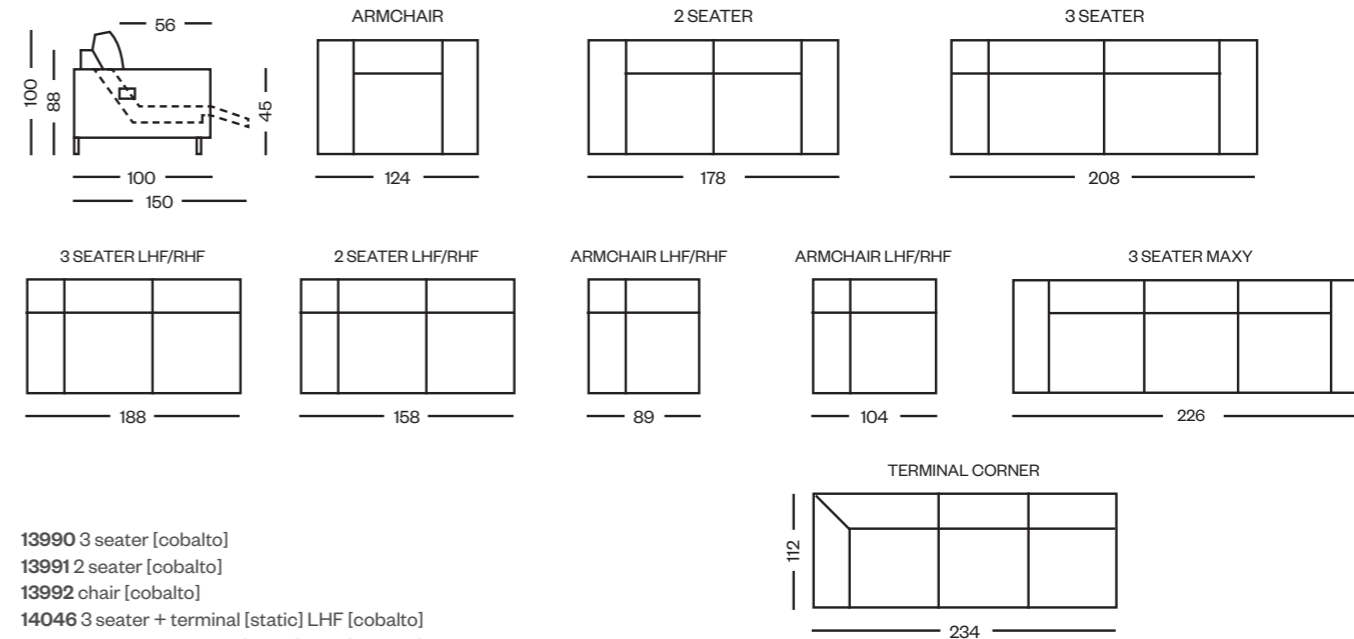

perlini cobalto

- 13990 3 seater [cobalto]
- 13991 2 seater [cobalto]
- 13992 chair [cobalto]
- 14046 3 seater + terminal [static] LHF [cobalto]
- 13993 3 seater + terminal [static] RHF [cobalto]
- 13994 3 seater + terminal [electric] RHF [cobalto]